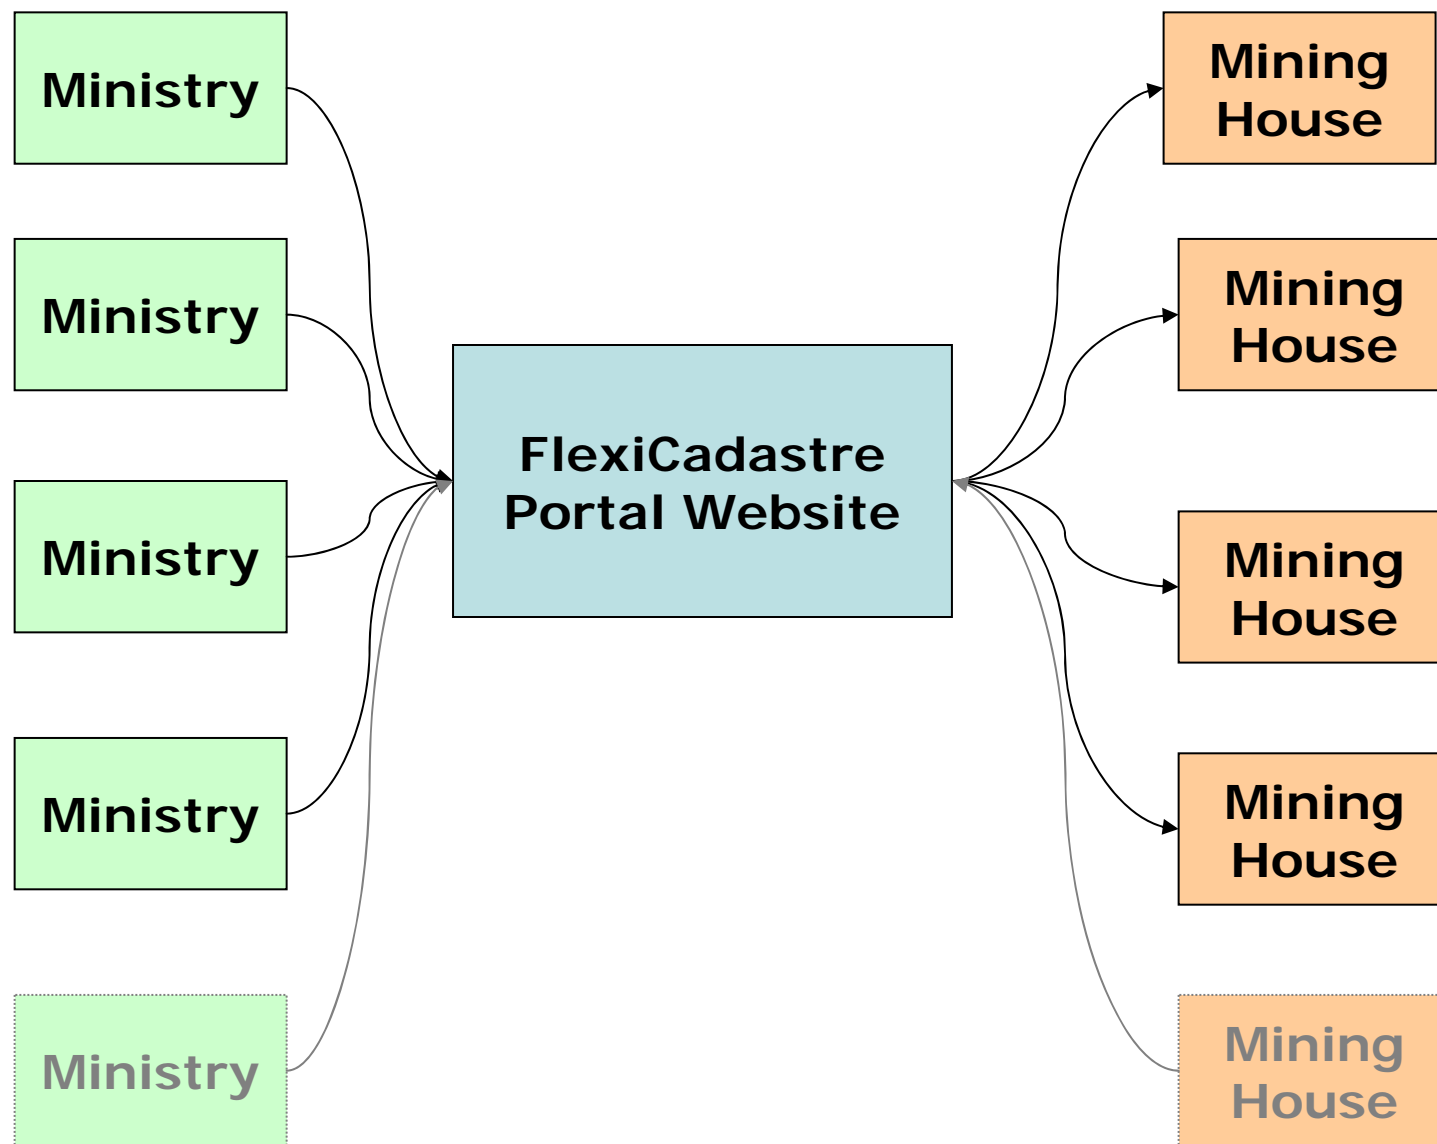

FlexiCadastre

User Conference 2007