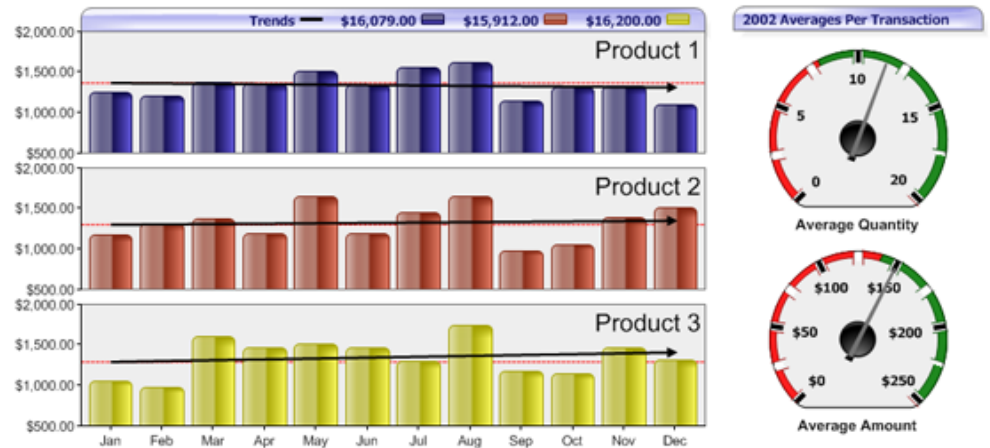

Outline

- Introduction
- Current Reporting Service
- Future Reporting Service
- Coming in FlexiCadaastre 5.4
- Demos
- What to look for in the future...

What is Business Intelligence?

Business Intelligence is the set of tools and techniques for the transformation of raw data into meaningful and useful information for **business** analysis purposes.

	Jan	Feb	Mar	Apr	May	Jun	Jul	Aug	Sep	Oct	Nov	Dec
1	\$1,244.00	\$1,200.00	\$1,374.00	\$1,355.00	\$1,508.00	\$1,348.00	\$1,555.00	\$1,621.00	\$1,137.00	\$1,314.00	\$1,320.00	\$1,103.00
2	\$1,167.00	\$1,318.00	\$1,367.00	\$1,191.00	\$1,654.00	\$1,192.00	\$1,451.00	\$1,652.00	\$976.00	\$1,056.00	\$1,384.00	\$1,504.00
3	\$1,058.00	\$967.00	\$1,600.00	\$1,468.00	\$1,512.00	\$1,470.00	\$1,301.00	\$1,735.00	\$1,172.00	\$1,146.00	\$1,458.00	\$1,313.00
Total	\$3,489.00	\$3,485.00	\$4,341.00	\$4,014.00	\$4,674.00	\$4,010.00	\$4,307.00	\$5,008.00	\$3,285.00	\$3,516.00	\$4,162.00	\$3,920.00

Current Reporting Service

crystal reports®

- Rigid
- Reports only accessible from within FlexiCadastre
 - Must have a FlexiCadastre account
- Custom Reports require a Service Pack
 - Slows the turnaround time
 - Involves Spatial Dimension's development team