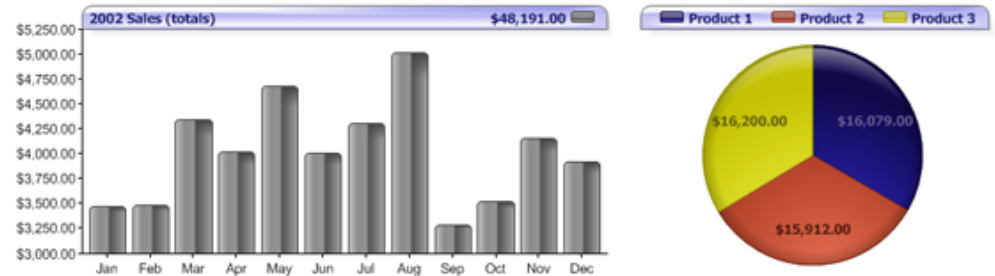

flexicadastre

Governance - Risk - Compliance

*Business Intelligence:
External Reporting Services with FlexiCadastre*

*FlexiCadastre NAM Regional User Conference, Denver
April 13th – April 14th, 2015*

spatial dimension

	Jan	Feb	Mar	Apr	May	Jun	Jul	Aug	Sep	Oct	Nov	Dec
1	\$1,244.00	\$1,200.00	\$1,374.00	\$1,355.00	\$1,508.00	\$1,348.00	\$1,555.00	\$1,621.00	\$1,137.00	\$1,314.00	\$1,320.00	\$1,103.00
2	\$1,167.00	\$1,318.00	\$1,367.00	\$1,191.00	\$1,654.00	\$1,192.00	\$1,451.00	\$1,652.00	\$976.00	\$1,056.00	\$1,384.00	\$1,504.00
3	\$1,058.00	\$967.00	\$1,600.00	\$1,468.00	\$1,512.00	\$1,470.00	\$1,301.00	\$1,735.00	\$1,172.00	\$1,146.00	\$1,458.00	\$1,313.00
Total	\$3,489.00	\$3,485.00	\$4,341.00	\$4,014.00	\$4,674.00	\$4,010.00	\$4,307.00	\$5,008.00	\$3,285.00	\$3,516.00	\$4,162.00	\$3,920.00