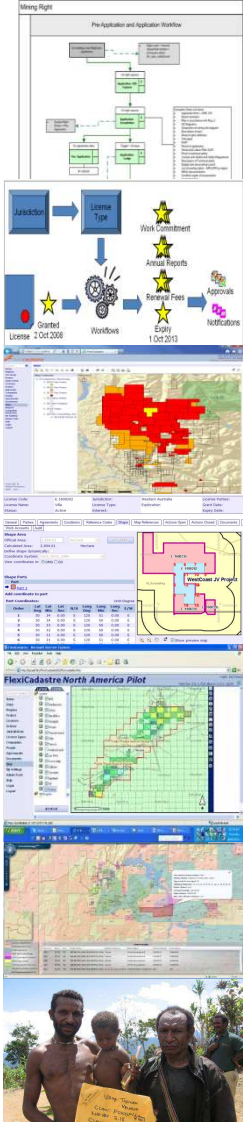

Online Portals - Showcasing DRC's Website

Bill Feast
Managing Director

spatial dimension
AN MS GROUP BUSINESS