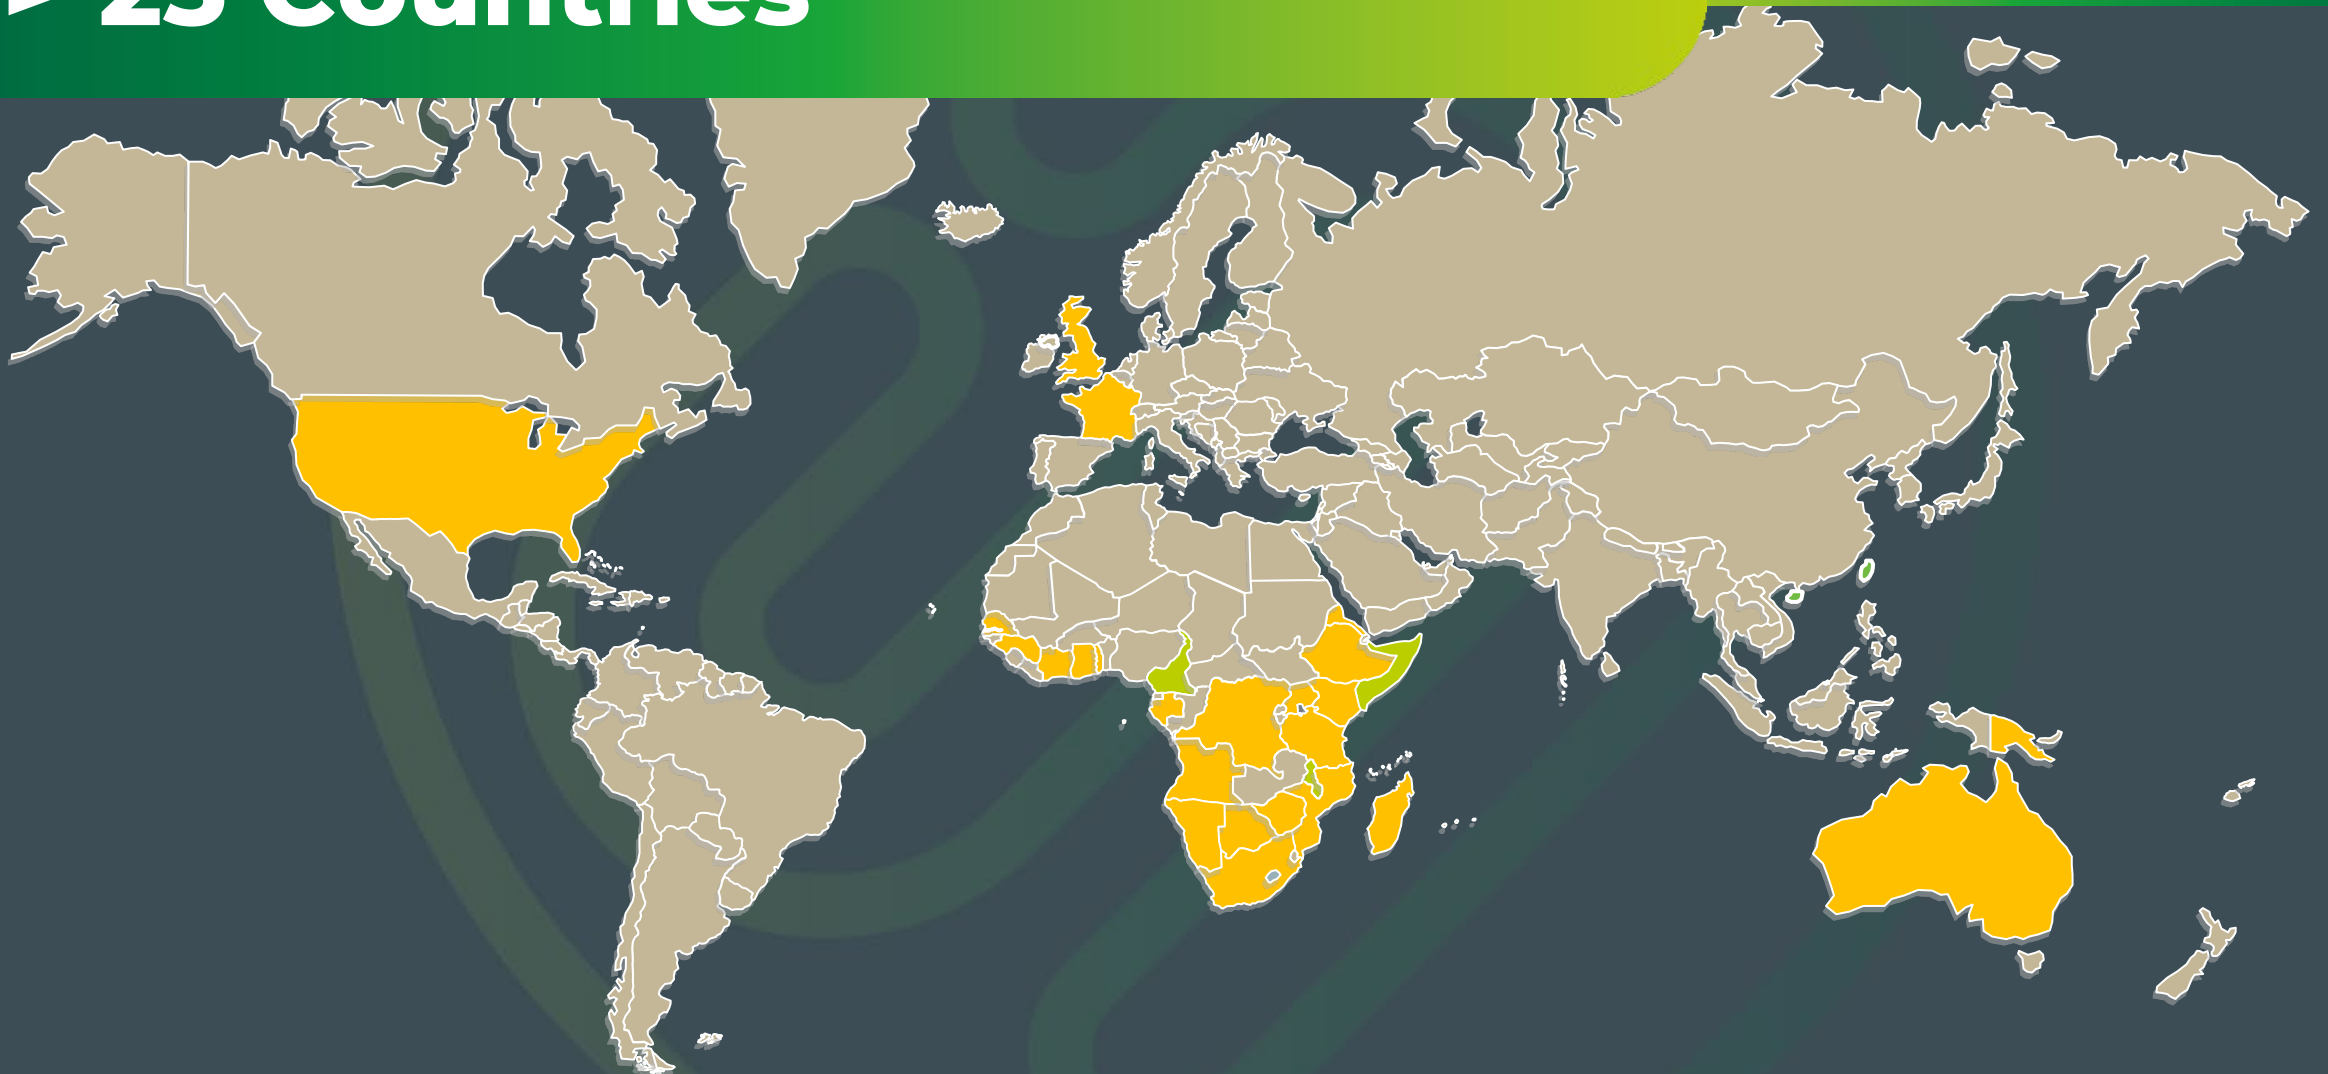

# 2025 Landfolio User Conference

---

Bill Feast, CEO

# Welcome Back

> 25 Countries

# Spatial Dimension

- Develops, implements and supports Landfolio globally
- 20+ years of experience across more than 100 global jurisdictions
- 85+ Staff across South Africa, Australia, Canada, United States & Brasil
- In 2023 Spatial Dimension joined Constellation Software (CSI) & Vela Software through an acquisition by Perth based acQuire Technologies

Anguilla  
Antigua and Barbuda  
Bahamas  
Belize  
Bermuda  
Dominican Republic  
Idaho State (USA)  
Jamaica  
KP Province (Pakistan)  
Laos  
Myanmar  
Nevis  
Northwest Territories  
(Canada)  
Papua New Guinea  
Red Sea (Saudi Arabia)  
Sint Maarten  
St Kitts and Nevis  
Trinidad and Tobago  
Victoria State (Australia)